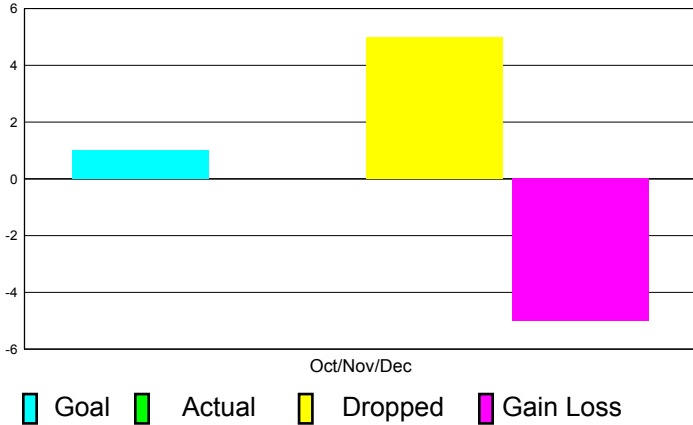

GMT Reports for District (or Undistricted) **District 322 B1**

GMT: SANGEETA JATIA

Location: INDIA

GMT CA: 6

CLUBS

**Club Results
2011-2012**

**Clubs
2010-2011**

Month	New Club Goal	Actual New Clubs	Actual Dropped Clubs	Gain/Loss of Clubs	Gain/Loss of Clubs
Oct/Nov/Dec	1	0	5	-5	-5
Totals	1	0	5	-5	-5

Club Results 2011-2012

Goal, New, Dropped, Gain/Loss

Comparison of Club Gain/Loss

Current Year Compared to the Previous Year

YTD Status Quo Clubs 2010-2011

Status Quo Clubs Compared to Status Quo Members

MEMBERSHIP