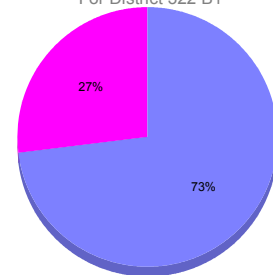

**Membership Results
2011-2012**

**Membership
2010-2011**

Month	Net Memb Goal	Actual New Memb	Actual Dropped Memb	Gain/Loss of Memb	Gain/ Loss of Memb
Oct/Nov/Dec	45	234	302	-68	-788
Totals	45	234	302	-68	-788

Membership Results 2011-2012

Goal, New, Dropped, Gain/Loss

Comparison of Membership Gain/Loss

Current Year Compared to the Previous Year

Gender Comparison 2010-2011

For District 322 B1

Oct/Nov/Dec

■ Male ■ Female