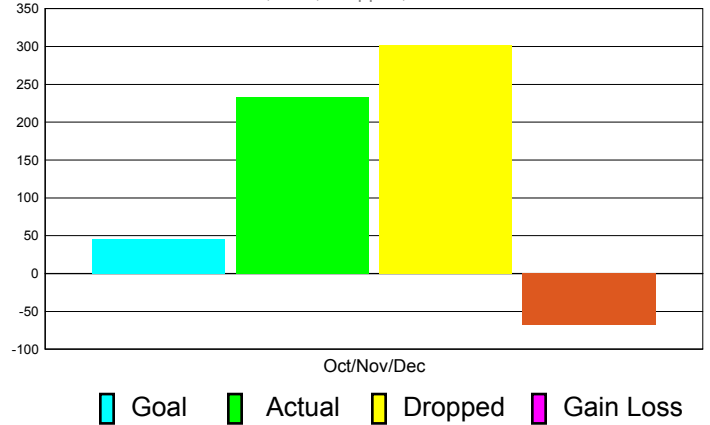

Membership Results 2011-2012

Goal, New, Dropped, Gain/Loss