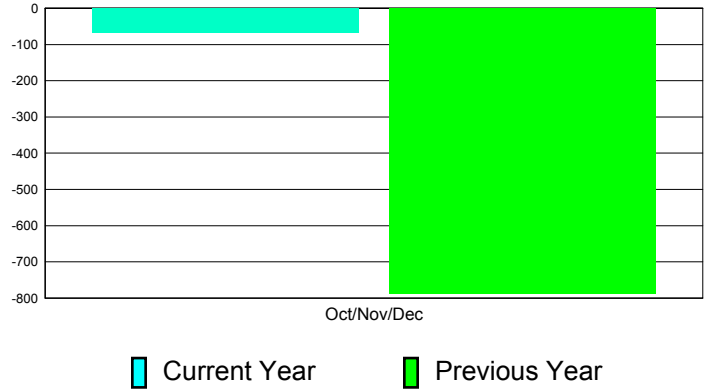

Comparison of Membership Gain/Loss

Current Year Compared to the Previous Year